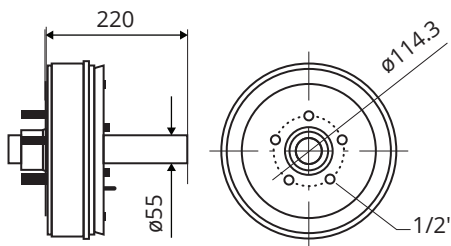

HUBS

Kit contents:

- › 4 x Hubset 1750kg 5x4.5" PCD Braked Electric Drum
- › 4 x Stub Axle 1750kg 275x39mm or 275x55mm diameter
- › 1 x Coupling 1 7/8" 3500kg incl Handbrake
- › 1 x Elecbrakes In Cab Controller
- › 1 x Breakaway Kit 5 amp/hr incl battery, box & switch
- › 1 x Adapter Flat 7pin to Flat 7-pin socket
- › 1 x Handbrake Wire 15m w/ Pulley & Clamps

Axle fabrication service available.
Contact us to discuss your requirements.

Specifications:

Load capacity	3500kg
Hub PCD	5x4.5", 114.3mm
Stub diameter	55mm
Inner bearing:	L68149
Outer bearing:	LM12749
Drum brake shoe	10"
Coupling fit	1 7/8"
Brake cable length:	15m
Part	98347

100% NZ FAMILY OWNED AND OPERATED

We've been in business for over 40 years. In that time we have come to supply some of NZ's major trailer and farm equipment manufacturers with Trailer Kits & Parts, Wheels, Rims and Tyres.

GET IN TOUCH

0800 653 246
treadway.co.nz