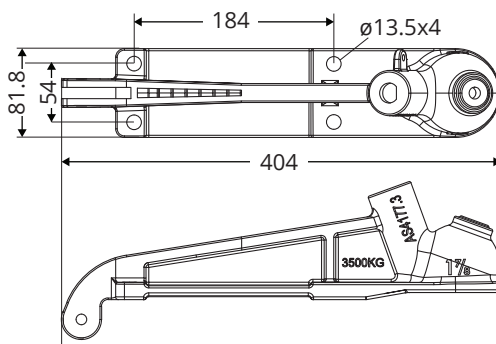

Dimensions, Specifications and Kit contents

PART: 98346

COUPLING